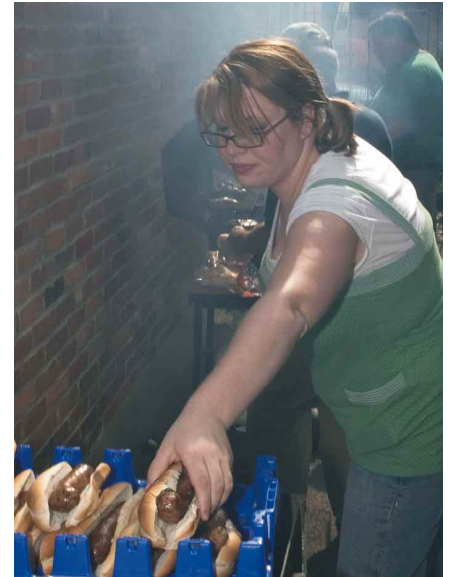

Mary Montell, left, wears cool shades, while Stephanie Watkins, right, grills hot brats.

Parish Potluck...

A beautiful evening with beautiful people!

Photos by Jack Kustron

Clockwise from top left: Fr. Jerry announces prayer service prior to dinner; the buffet line forms for tasty treats; Emma Watkins celebrates her first birthday eve, as she's held by her grandma Mickey Boyd, and Winston and Winston Swaby II find the food to be finger lickin' good.

Below: Mark Ballenger carries his plate among the crowd.

Capital Campaign...

We have more than \$264,400 in pledges from 113 parish families, which is more than 75% of our pledge total.

Church roof by
**The Tradesman
Group, Inc.**